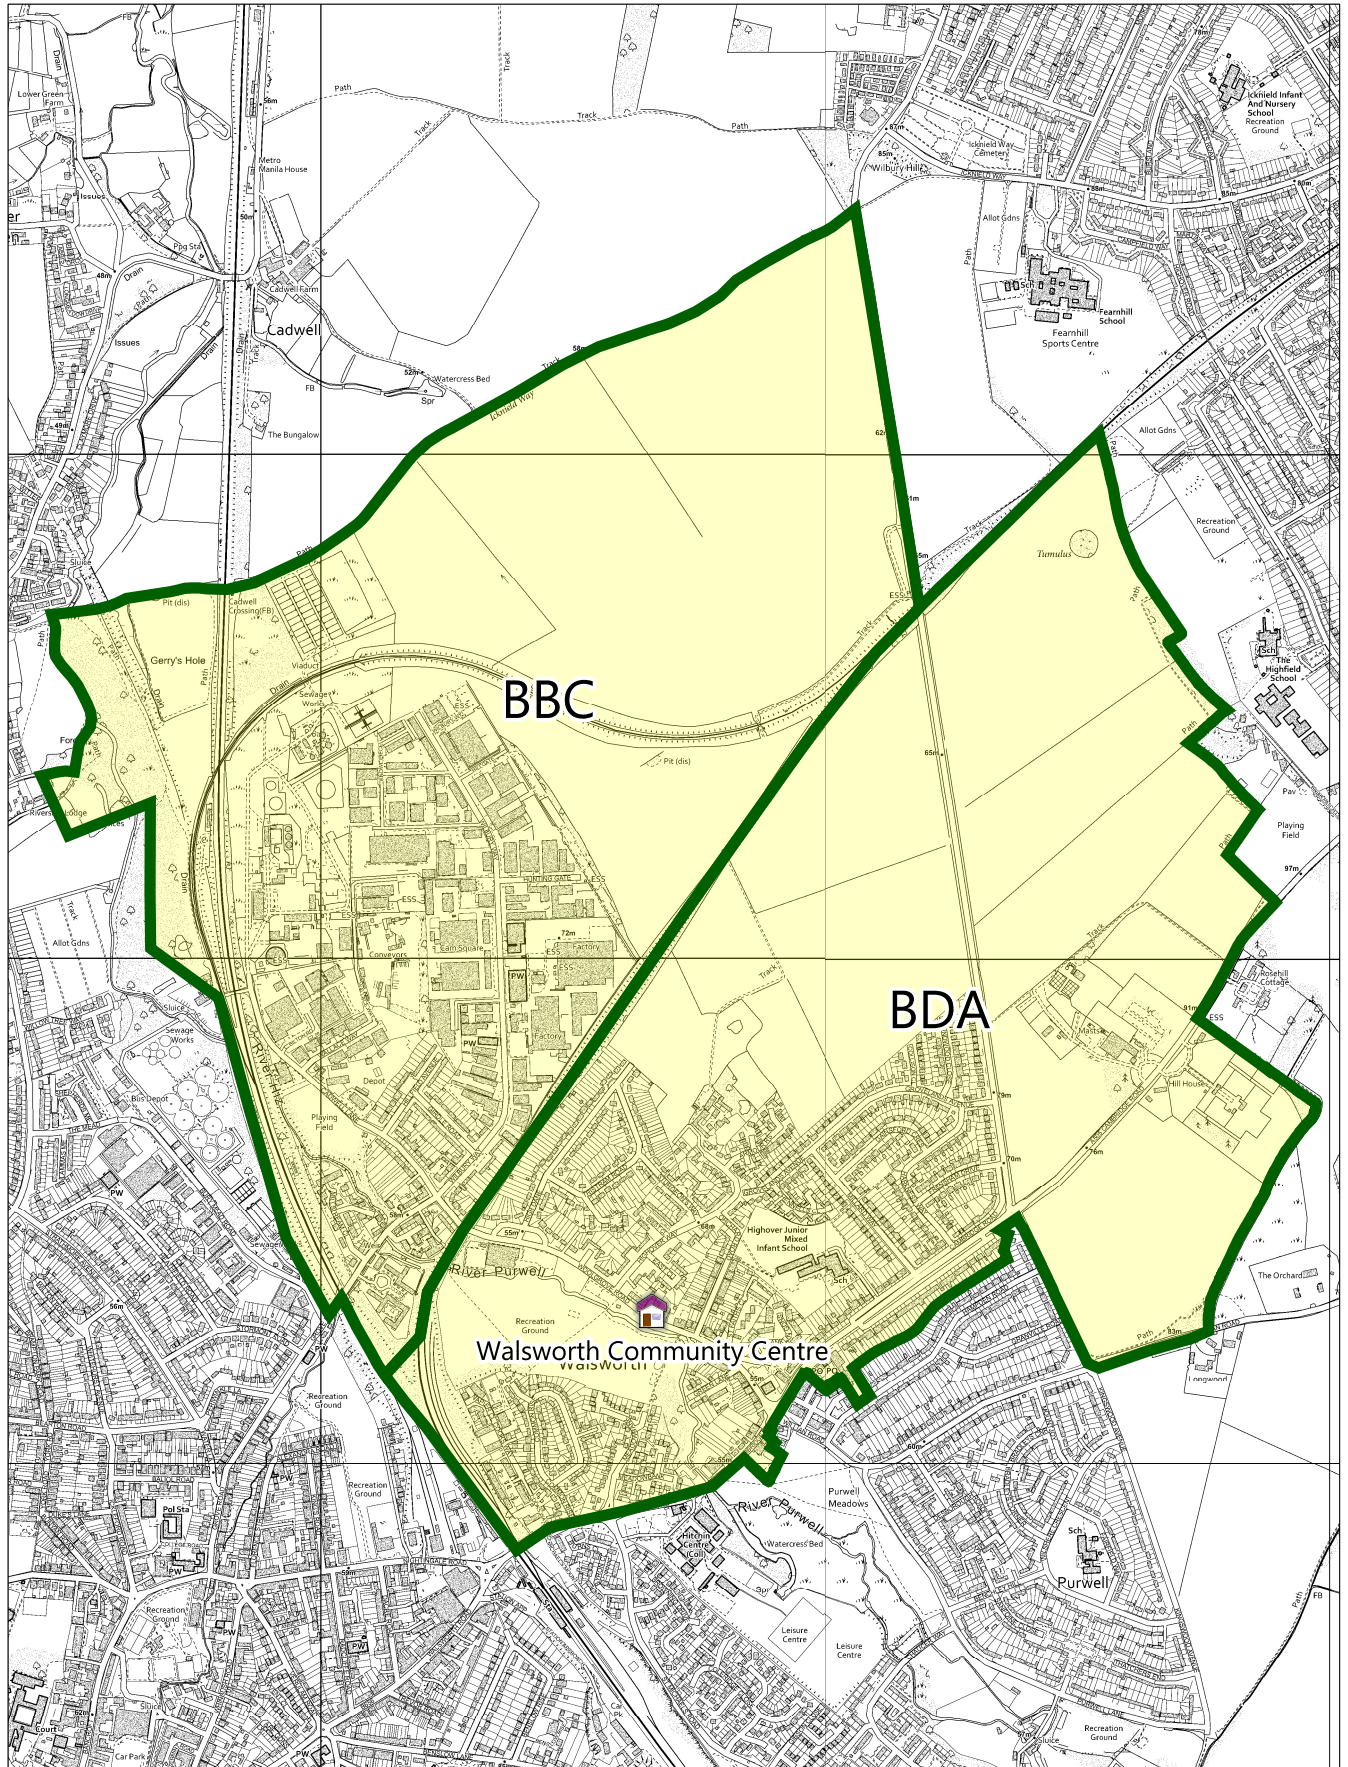

Walsworth Community Centre - Hitchin Bearton & Hitchin Walsworth Wards

Walsworth Community Centre, Woolgrove Road, Hitchin, Herts, SG4 0AU

NORTH HERTFORDSHIRE DISTRICT COUNCIL

Scale: 1:15000
Date: 21:08:19